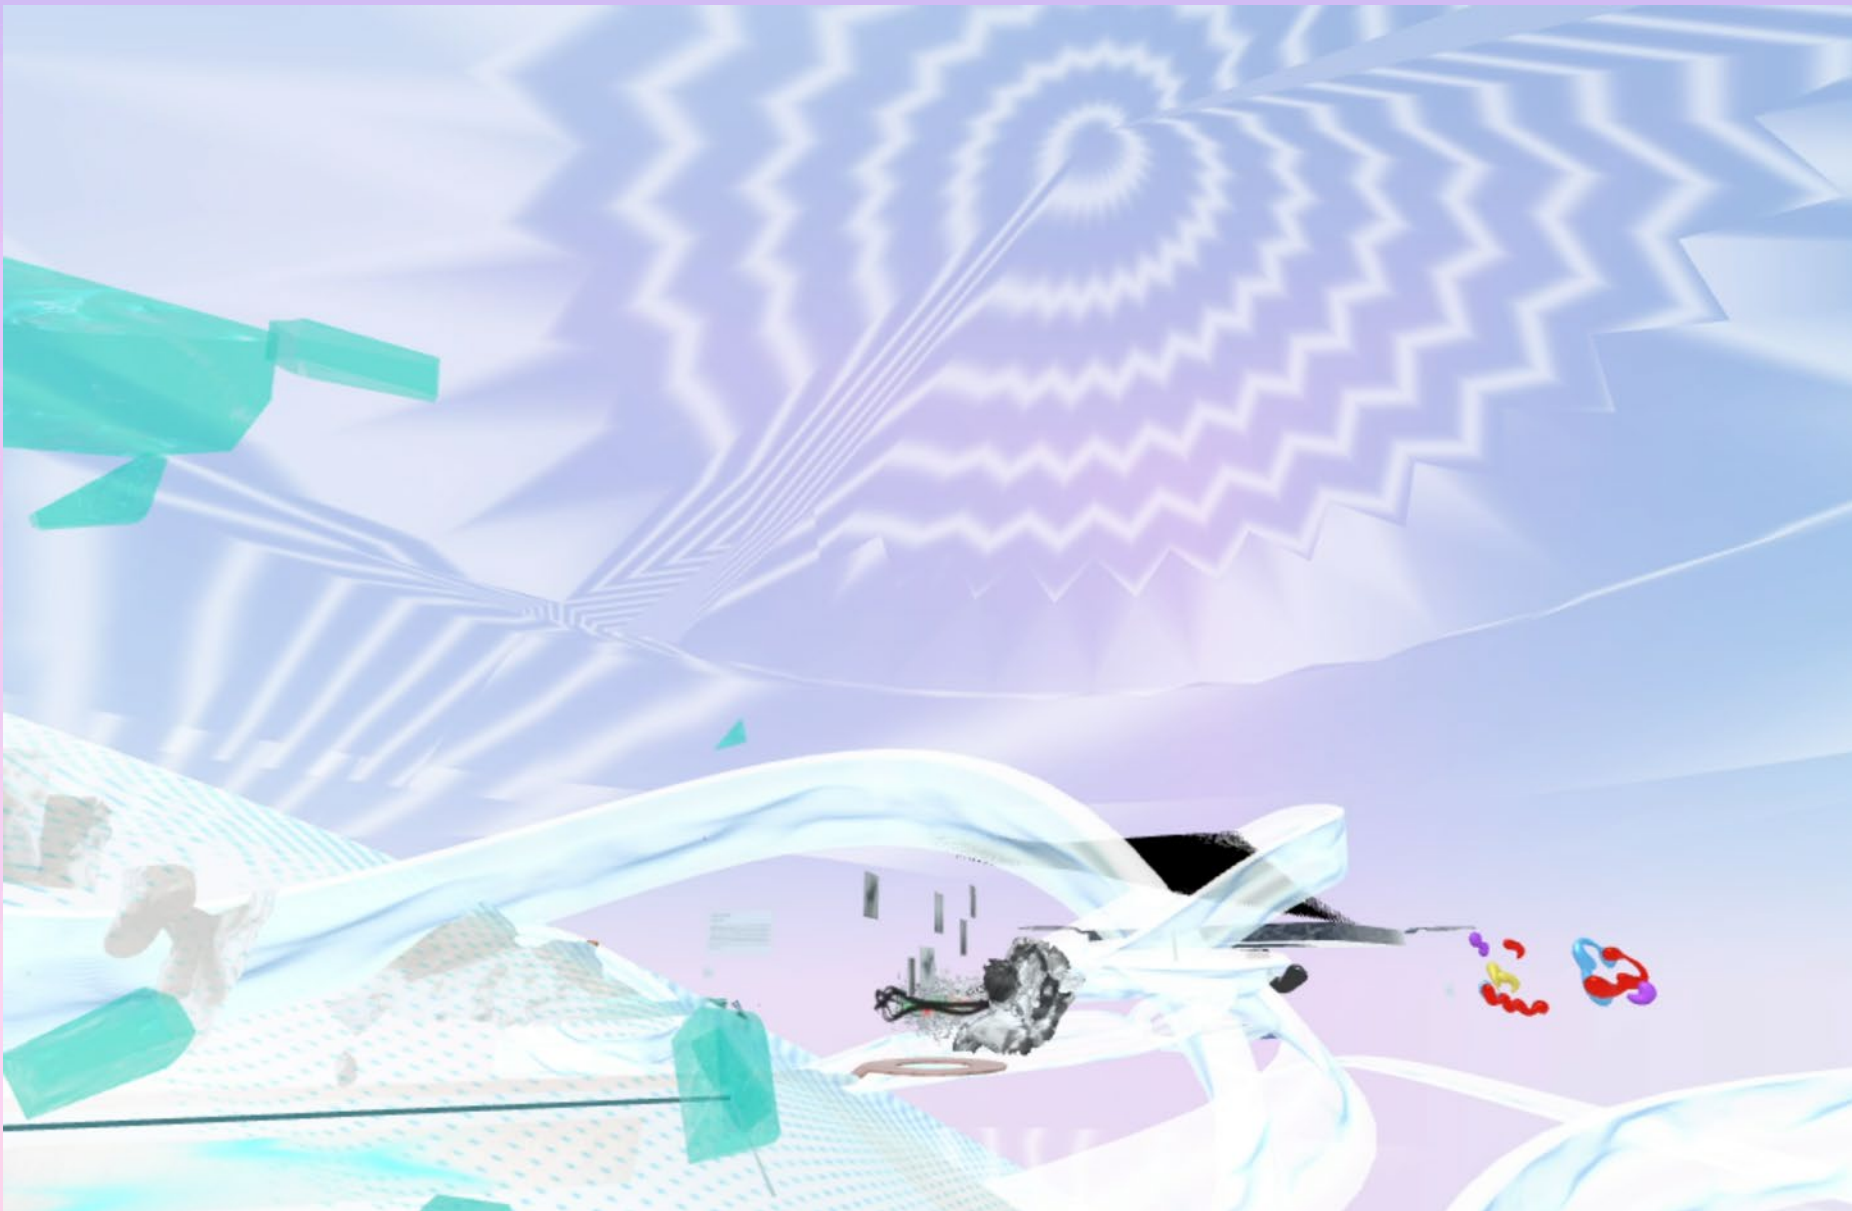

Chiara Passa, *From Still Life: AR Sculptures No 1*, 2021
Ausstellungsansicht *(IM)MATERIAL MATTER* | peer to space's Virtual Art Space, 2021

Ausstellungsansicht **(IM)MATERIAL MATTER** | peer to space's Virtual Art Space,

Peggy Schoenberger | **2021** | peer to space